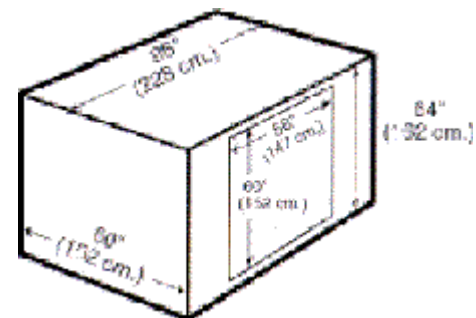

125" x 88" x 63"

317 cm x 223 cm x 160 cm

96" x 60" x 64"

228 cm x 152 cm x 162 cm

### LD-4

(Equivalent to IATA Type 7A)

**Internal Capacity:**

174 cu ft/5 cu m

**Maximum Gross Weight:**

5,400 lb/2,450 kg

**Maximum External Dimensions: (L x W x H)**

Contoured