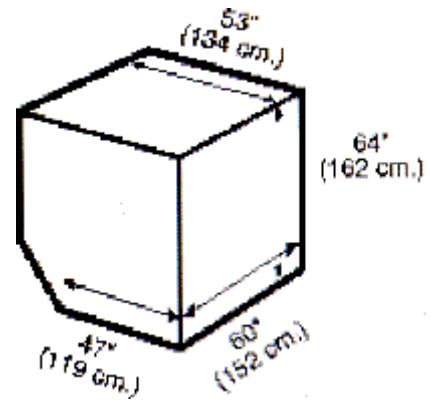

LD-2

(Equivalent to IATA Type 8D)

Internal Capacity:

120 cu ft/3 cu m

Maximum Gross Weight:

2,700 lb/1,225 kg

Maximum External Dimensions: (L x W x H)

Contoured

47" x 60" x 64"

119 cm x 152 cm x 162 cm

With our partner airlines and road carriers; we can ensure that your air freight shipment will arrive on time. As an IATA agent for all major airlines, we provide a complete package of air freight transportation solutions. We understand that air freight services are costly, so our program focuses on quick transit and constant communication. Jillamy can make the impossible possible!

For more information contact Jillamy:

www.jillamy.com

888-592-7449