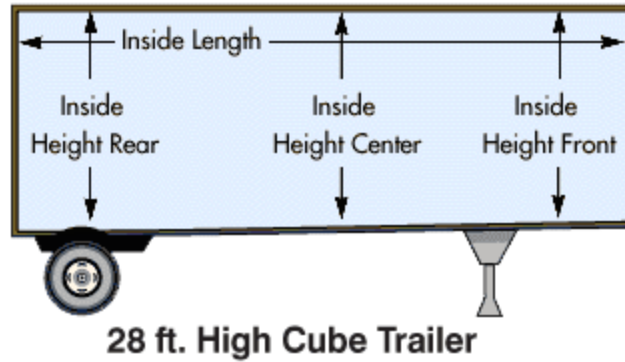

MODE TRANSPORTATION

Semi-Trailer Dimensions

	Length	Inside Width	Inside Height Rear	Inside Height Center	Inside Height Front	Door Opening Width	Door Opening Height	Rear Floor Height	Cubic Capacity	Overall Width	Overall Height
28' High Cube	27'3"	100"	110"	109"	107"	93"	104"	47-1/2"	2029 cft	102"	13'6"
45' Wedge	44' 1-1/2"	93"	112"	109"	106"	87"	105-1/2"	50"	3083 cft	96"	13'6"
48' Wedge	47'3"	99"	112-1/2"	110-1/2"	108-1/2"	93"	105"	48-1/2"	3566 cft	102"	13'6"
53' Wedge	52'	99"	111"	110-1/2"	110"	93"	105"	49"	4050 cft	102"	13'6"
53'	52'	99"	110-1/4"	110-1/4"	110-1/4"	93"	105"	49"	4050 cft	102"	13'6"