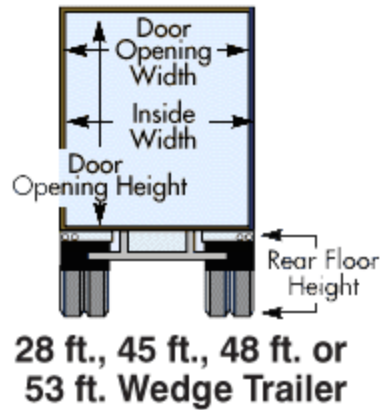

MODE TRANSPORTATION

Semi-Trailer Dimensions

	Length	Inside Width	Inside Height Rear	Inside Height Center	Inside Height Front	Door Opening Width	Door Opening Height	Rear Floor Height	Cubic Capacity	Overall Width	Overall Height
28' High Cube	27'3"	100"	110"	109"	107"	93"	104"	47-1/2"	2029 cft	102"	13'6"
45' Wedge	44' 1-1/2"	93"	112"	109"	106"	87"	105-1/2"	50"	3083 cft	96"	13'6"
48' Wedge	47'3"	99"	112-1/2"	110-1/2"	108-1/2"	93"	105"	48-1/2"	3566 cft	102"	13'6"
53' Wedge	52'	99"	111"	110-1/2"	110"	93"	105"	49"	4050 cft	102"	13'6"
53'	52'	99"	110-1/4"	110-1/4"	110-1/4"	93"	105"	49"	4050 cft	102"	13'6"