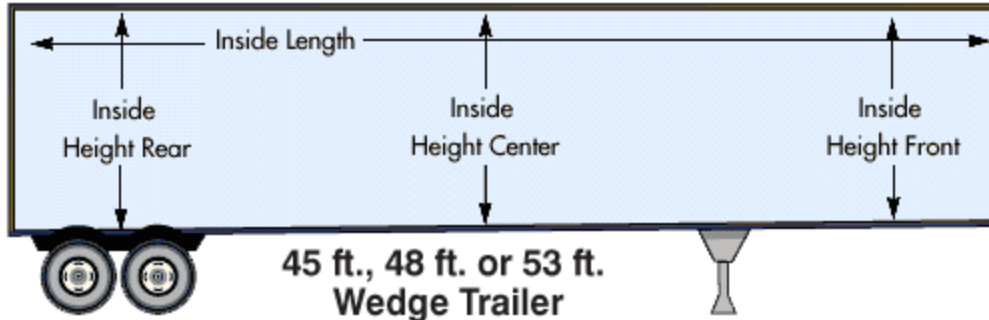

MODE TRANSPORTATION

Semi-Trailer Dimensions

	Length	Inside Width	Inside Height Rear	Inside Height Center	Inside Height Front	Door Opening Width	Door Opening Height	Rear Floor Height	Cubic Capacity	Overall Width	Overall Height
28' High Cube	27'3"	100"	110"	109"	107"	93"	104"	47-1/2"	2029 cft	102"	13'6"
45' Wedge	44' 1-1/2"	93"	112"	109"	106"	87"	105-1/2"	50"	3083 cft	96"	13'6"
48' Wedge	47'3"	99"	112-1/2"	110-1/2"	108-1/2"	93"	105"	48-1/2"	3566 cft	102"	13'6"
53' Wedge	52'	99"	111"	110-1/2"	110"	93"	105"	49"	4050 cft	102"	13'6"
53'	52'	99"	110-1/4"	110-1/4"	110-1/4"	93"	105"	49"	4050 cft	102"	13'6"